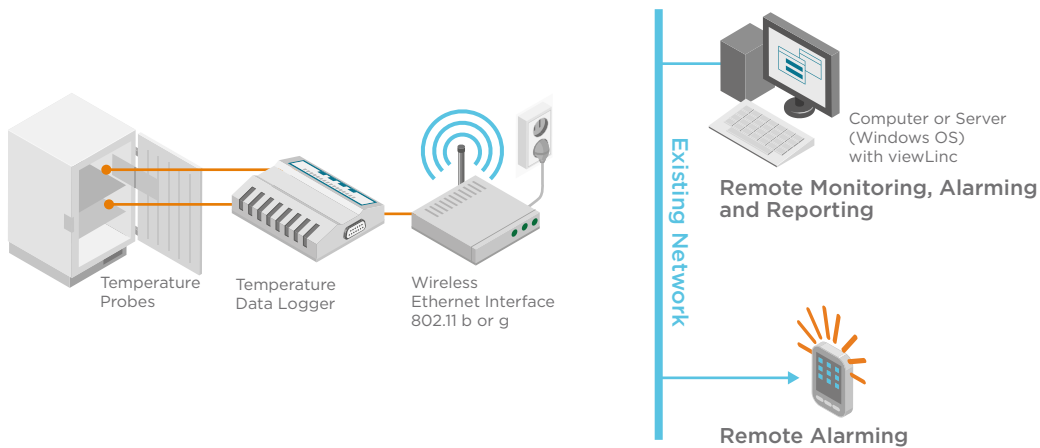

1

Power over Ethernet vNet PoE

2

Wireless

3 Multi-port Ethernet

4 Direct to PC via USB

5 RH Chamber Ethernet

6 Premium Transmitter with Display

Features

- Local display
- External probes available
- Parameters include: humidity, temperature, dewpoint, barometric pressure
- Enclosure NEMA rating: IP65

No part of this document may be reproduced in any form or by any means, electronic or mechanical (including photocopying), nor may its contents be communicated to a third party without prior written permission of the copyright holder. The contents are subject to change without prior notice. Please observe that this document does not create any legally binding obligations for Vaisala towards the customer or end user. All legally binding commitments and agreements are included exclusively in the applicable supply contract or Conditions of Sale.