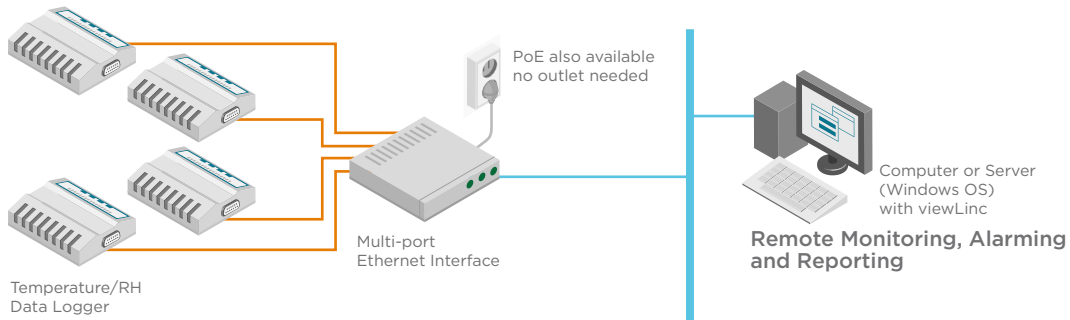

1

Power over Ethernet vNet PoE

2

Wireless

3 Multi-port Ethernet

4 Direct to PC via USB

5 RH Chamber Ethernet

6 Premium Transmitter with Display

Features

- Local display
- External probes available
- Parameters include: humidity, temperature, dewpoint, barometric pressure
- Enclosure NEMA rating: IP65

No part of this document may be reproduced in any form or by any means, electronic or mechanical (including photocopying), nor may its contents be communicated to a third party without prior written permission of the copyright holder. The contents are subject to change without prior notice. Please observe that this document does not create any legally binding obligations for Vaisala towards the customer or end user. All legally binding commitments and agreements are included exclusively in the applicable supply contract or Conditions of Sale.