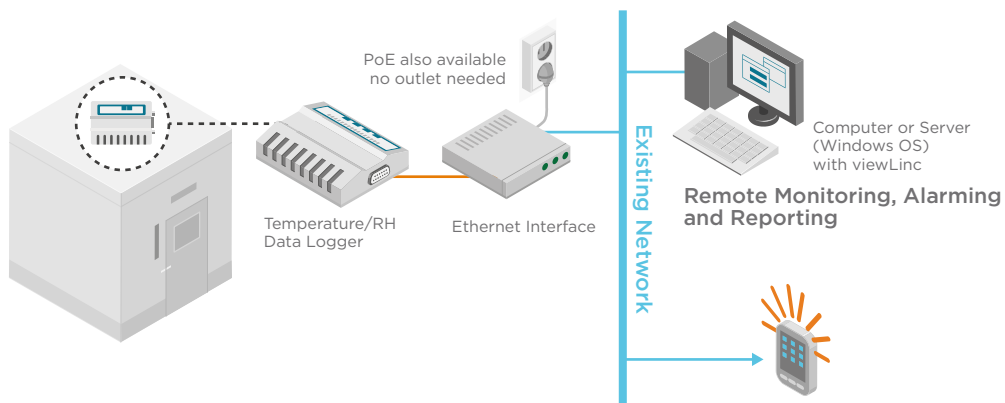

1

Power over Ethernet vNet PoE

2

Wireless

3 Multi-port Ethernet

4 Direct to PC via USB

5 RH Chamber Ethernet

6 Premium Transmitter with Display

Features

- Local display
- External probes available
- Parameters include: humidity, temperature, dewpoint, barometric pressure
- Enclosure NEMA rating: IP65

No part of this document may be reproduced in any form or by any means, electronic or mechanical (including photocopying), nor may its contents be communicated to a third party without prior written permission of the copyright holder. The contents are subject to change without prior notice. Please observe that this document does not create any legally binding obligations for Vaisala towards the customer or end user. All legally binding commitments and agreements are included exclusively in the applicable supply contract or Conditions of Sale.