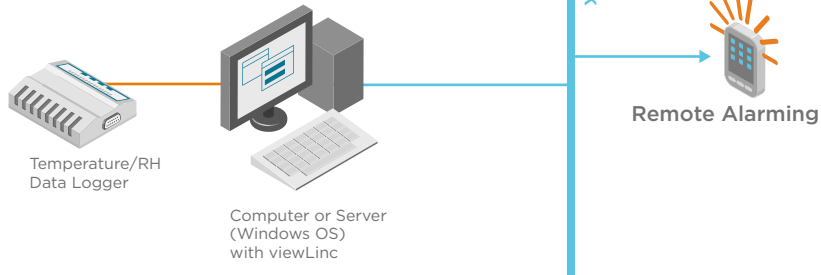

1

Power over Ethernet vNet PoE

2

Wireless

3 Multi-port Ethernet

4 Direct to PC via USB

5 RH Chamber Ethernet

6 Premium Transmitter with Display

Features

- Local display
- External probes available
- Parameters include: humidity, temperature, dewpoint, barometric pressure
- Enclosure NEMA rating: IP65

No part of this document may be reproduced in any form or by any means, electronic or mechanical (including photocopying), nor may its contents be communicated to a third party without prior written permission of the copyright holder. The contents are subject to change without prior notice. Please observe that this document does not create any legally binding obligations for Vaisala towards the customer or end user. All legally binding commitments and agreements are included exclusively in the applicable supply contract or Conditions of Sale.