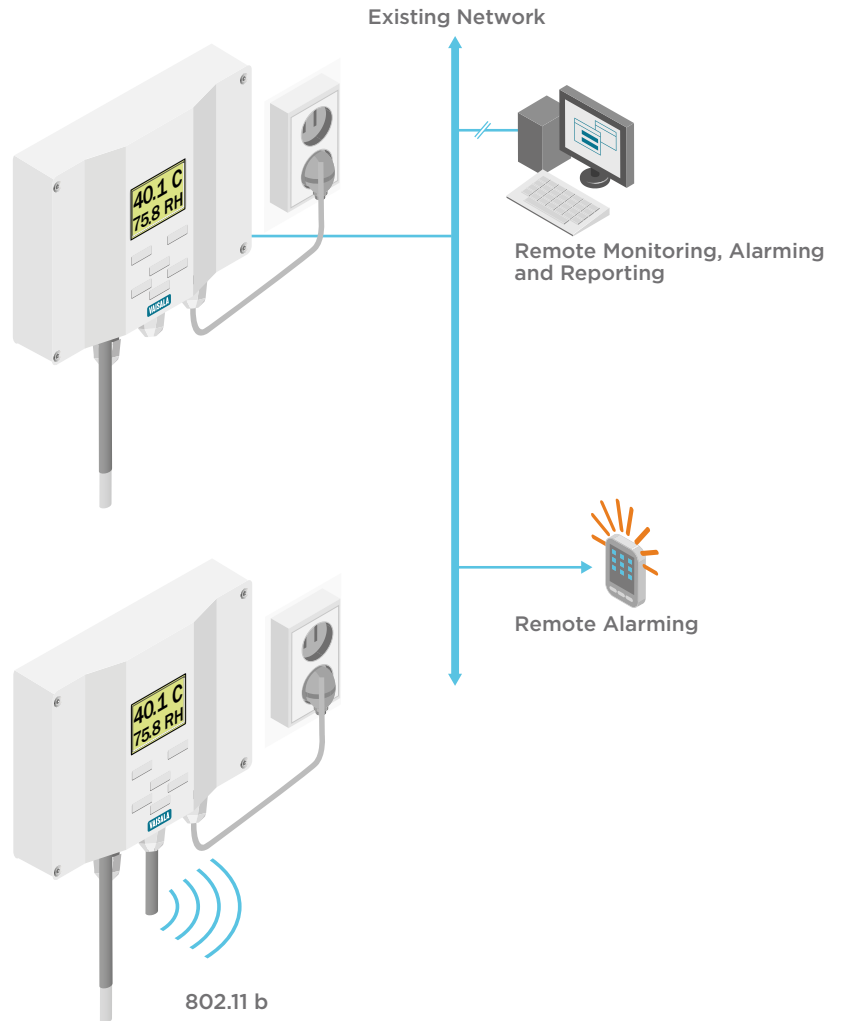

1

Power over Ethernet vNet PoE

2

Wireless

3 Multi-port Ethernet

4 Direct to PC via USB

5 RH Chamber Ethernet

6 Premium Transmitter with Display

Features

- Local display
- External probes available
- Parameters include: humidity, temperature, dewpoint, barometric pressure
- Enclosure NEMA rating: IP65

No part of this document may be reproduced in any form or by any means, electronic or mechanical (including photocopying), nor may its contents be communicated to a third party without prior written permission of the copyright holder. The contents are subject to change without prior notice. Please observe that this document does not create any legally binding obligations for Vaisala towards the customer or end user. All legally binding commitments and agreements are included exclusively in the applicable supply contract or Conditions of Sale.