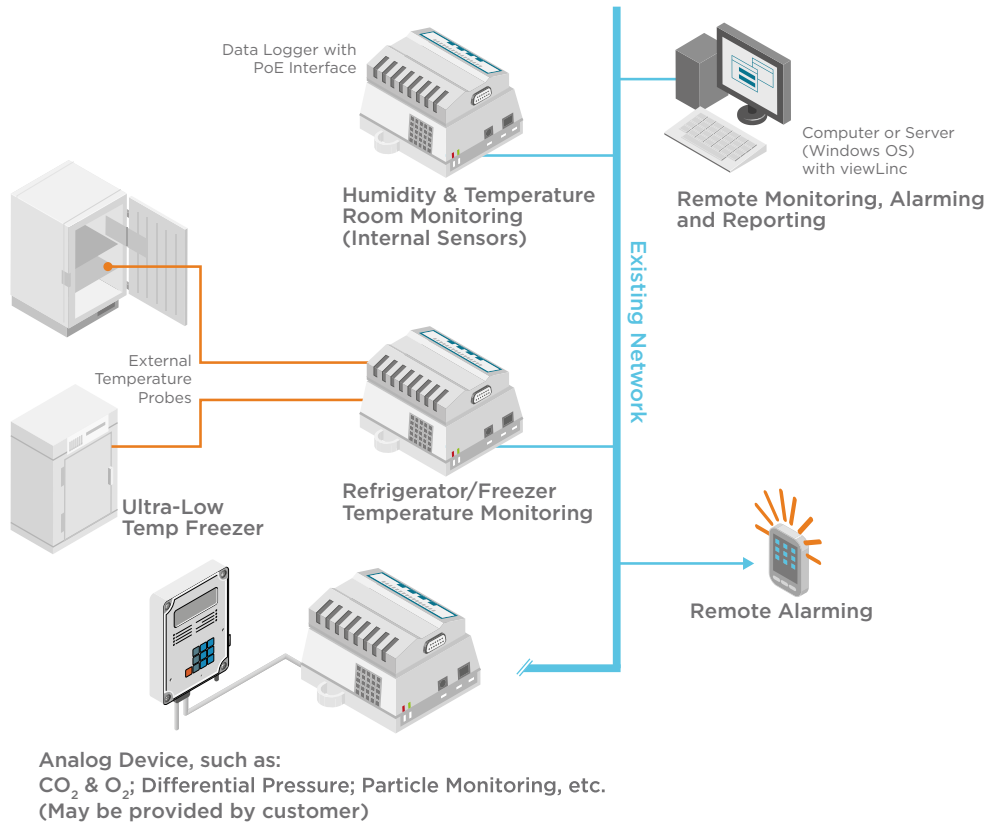

1

Power over Ethernet vNet PoE

2

Wireless

3 Multi-port Ethernet

4 Direct to PC via USB

5 RH Chamber Ethernet

6 Premium Transmitter with Display

Features

- Local display
- External probes available
- Parameters include: humidity, temperature, dewpoint, barometric pressure
- Enclosure NEMA rating: IP65

No part of this document may be reproduced in any form or by any means, electronic or mechanical (including photocopying), nor may its contents be communicated to a third party without prior written permission of the copyright holder. The contents are subject to change without prior notice. Please observe that this document does not create any legally binding obligations for Vaisala towards the customer or end user. All legally binding commitments and agreements are included exclusively in the applicable supply contract or Conditions of Sale.